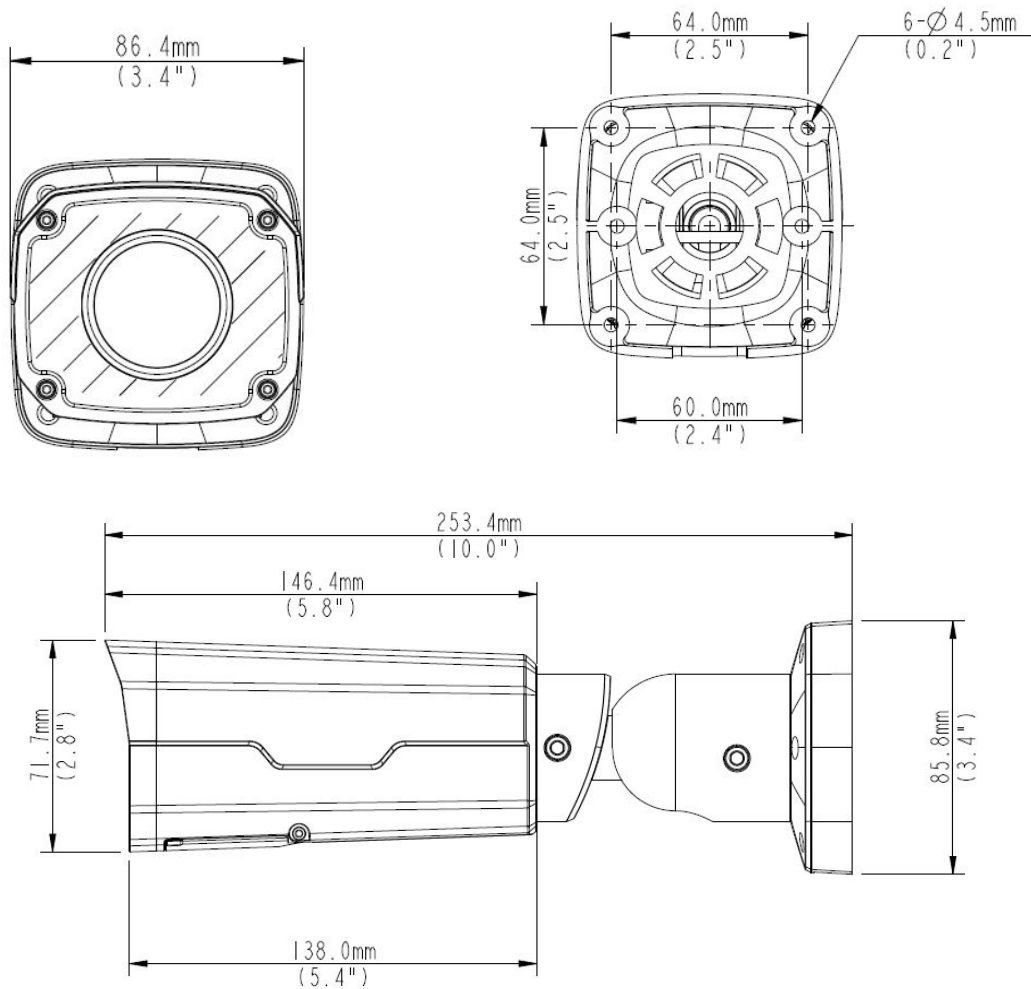

Network

- ONVIF Conformance

Structure

- Support PoE power supply
- Wide temperature range: -35°C to 60°C (-31°F to 140°F)
- Wide voltage range of $\pm 25\%$
- IP66

Specifications

	IPC2322EBR-P
Camera	
Sensor	1/2.8", 2 Megapixel, progressive scan CMOS
Shutter	Auto/Manual, 1/6~1/8000s
Lens	2.8~12 mm@F1.4; Angle of view: 90° ~ 28°
Zoom/Focus	Manual
Min. Illumination	Colour: 0.06 Lux (F1.4, 50IRE) Black & White: 0.03Lux (F1.4, 50IRE)
Day/Night	IR-cut filter with auto switch (ICR)
S/N	>52dB
Video	
Max. Resolution	1920 × 1080
Video Compression	H.264,MJPEG
Frame Rate	1080P (1920*1080) 30 fps; 720P (1280*720) 30 fps; D1 (720*576) 25 fps
9:16 Corridor Mode	Supported
ROI	Supported
Video Streaming	Triple
OSD	Up to 8 OSDs
Privacy Mask	Up to 4 areas
Audio	
Audio Compression	G.711
Two-way audio	Supported
Storage	
Edge Storage	Micro SD, up to 64 GB
Network	
Protocols	L2TP,IPv4,IGMP,ICMP,ARP,TCP,UDP,DHCP,PPPoE,RTP,RTSP,Qos,NTP,FTP,HTTP,SNMP,SIP
Compatible Integration	ONVIF, IMOS,API
Interface	
Audio I/O	Audio cable
	Input: impedance 35 kΩ; amplitude 2 V [p-p]
	Output: impedance 600 Ω; amplitude 2 V [p-p]
Alarm I/O	1 / 1
Network	10M/100M Base-TX Ethernet
General	
Power	12 V DC, or PoE (IEEE802.3 af)
	Power consumption: 3.5W (5.5W with IR on)
Material	Cast aluminum
Dimensions (L × W × H)	253.4 × 86 × 71.7 mm (9.98" × 3.4" × 2.8")
Weight	0.93 kg (2.05 lb)
Working Environment	-35°C ~ +60°C (-31°F ~ 140°F), Humidity ≤ 90% RH(non-condensing)
Ingress Protection	IP66

Dimensions

**Zhejiang Uniview Technologies Co., Ltd.**

South Tower, Building 10, Wanlun Science Park, 88 Jiangling Road, Hangzhou, P.R.China 310051

Email: overseasbusiness@uniview.com; globalsupport@uniview.com<http://www.uniview.com>